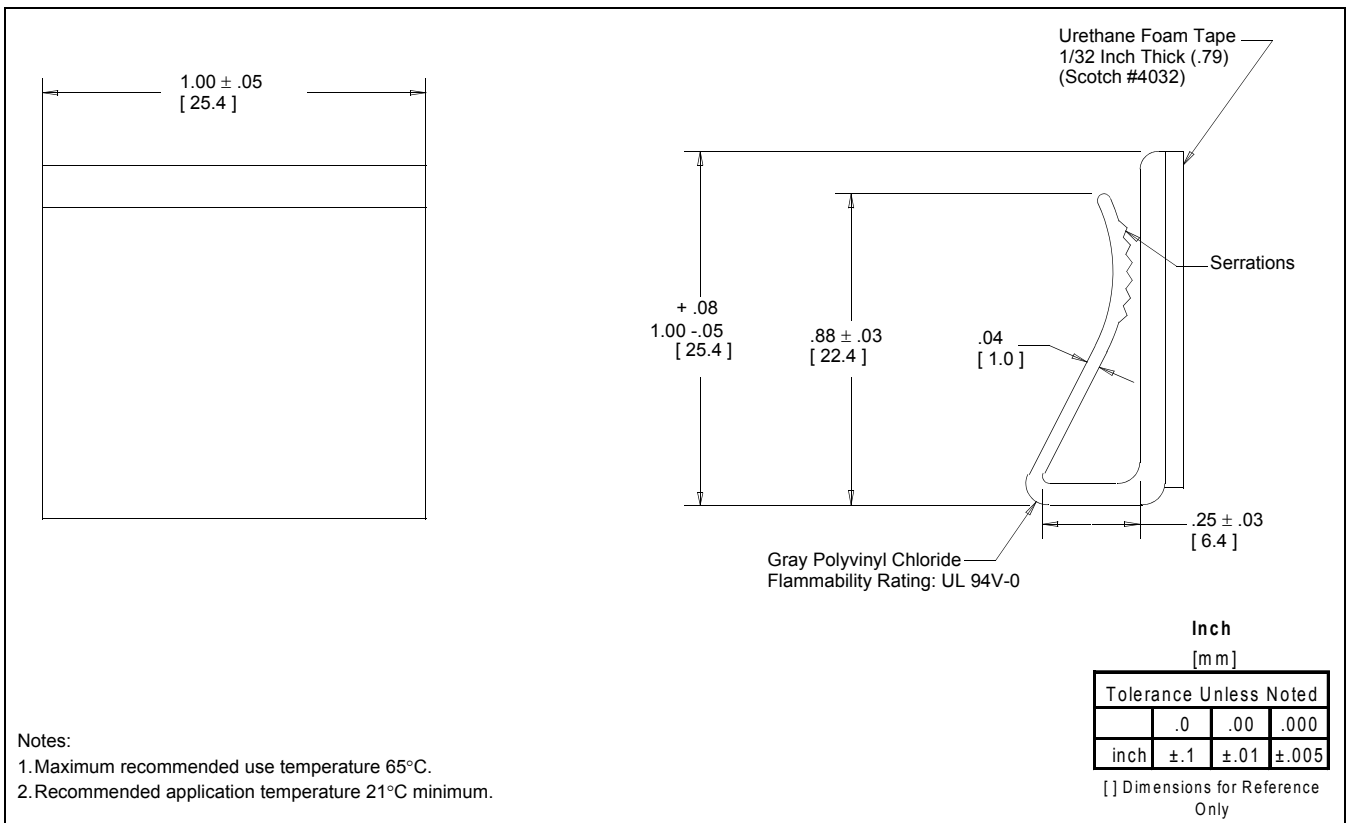

3M™ Cable Accessory

Cable Clamp

3484 Series

- **Cable Clamp** organizes cable routing by clamping and retaining up to six layers of flat cable.
- RoHS* compliant

Date Modified: February 8, 2005

TS-0260-08
Sheet 1 of 1

Ordering Information

3484-X000

- 1 = With Urethane Foam Tape
- 3 = Without Tape

Note: Packaged in 100 per bag or 1000 in box, please specify when ordering.

*RoHS = Directive 2002/95/EC, Restriction of the Use of Certain Hazardous Substances in Electrical and Electronic Equipment