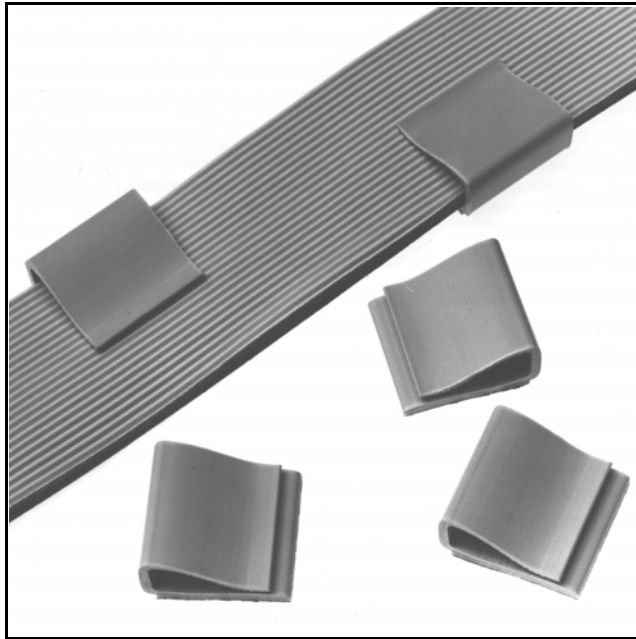

3M™ Cable Accessory

Cable Clamp

3484 Series

- **Cable Clamp** organizes cable routing by clamping and retaining up to six layers of flat cable.
- RoHS* compliant

Date Modified: February 8, 2005

TS-0260-08
Sheet 1 of 1

Ordering Information

3484-X000

- 1 = With Urethane Foam Tape
- 3 = Without Tape

Note: Packaged in 100 per bag or 1000 in box, please specify when ordering.

*RoHS = Directive 2002/95/EC, Restriction of the Use of Certain Hazardous Substances in Electrical and Electronic Equipment